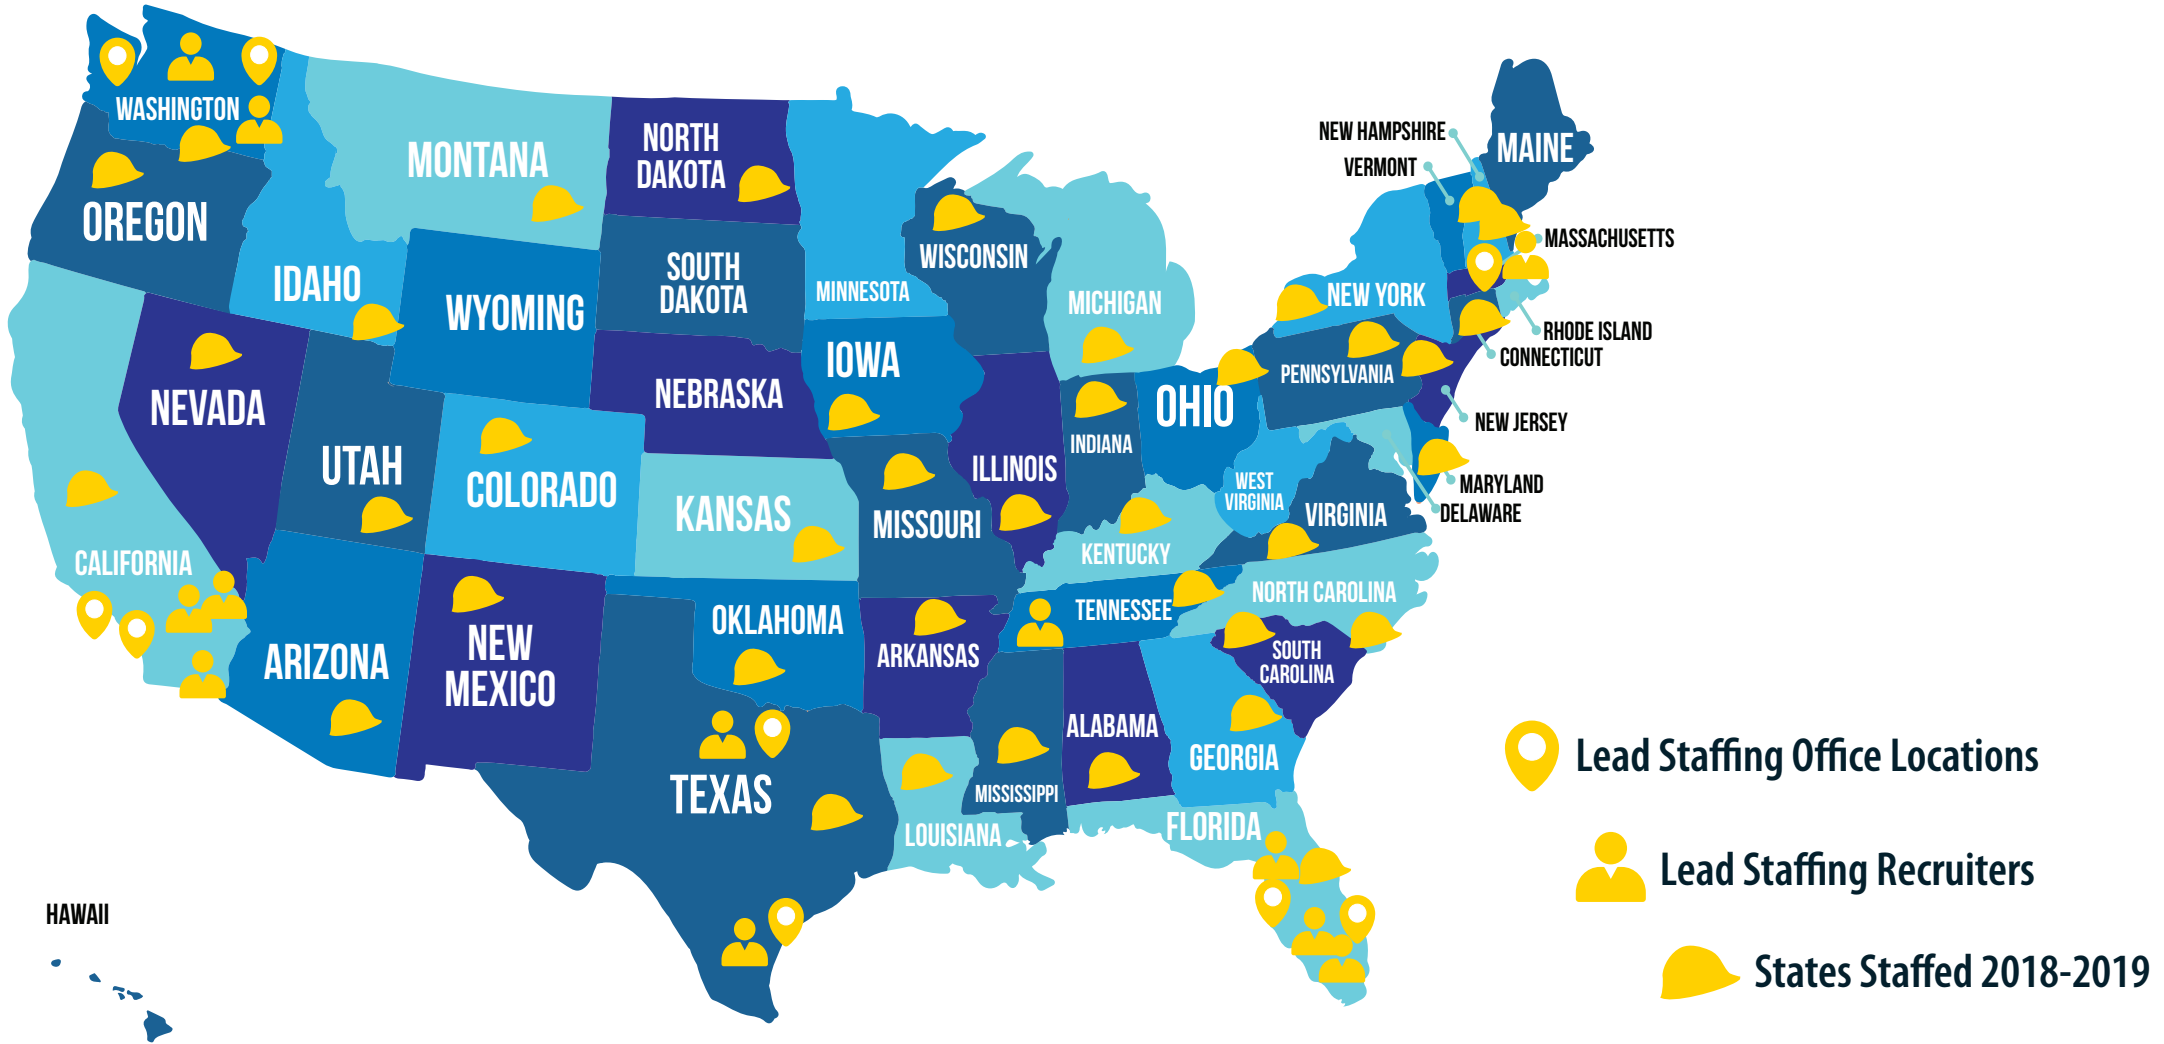

LEAD Staffing is your Manpower Partner

Your Industrial Construction Personnel Specialist

How LEAD Consistently OUTPERFORMS its Competition

- **Tenured Leadership/Employee Owned**
 - Celebrating TEN years of service to our customers and employees. On average LEAD's Sales and Recruiting Staff has over 10 years of industrial staffing experience.
- **National Coverage/Regionalize Recruiting**
 - LEAD has a National Data Base of over 8,000 craftspeople with Twelve Regional Recruiters continuously building upon this foundation.
- **SAFETY-First Last & Always**
 - LEAD's been a member of ISNet World since 2012 with an awarded 100% score on its Safety Programs and Processes from the RAVS Team.

Our Reach

Our Experience

12 RECRUITERS NATIONWIDE COVERAGE

Years

19

**Nicole S
Washington**

18

**Michael L
Washington**

16

**Kelly T
Texas**

10

**Tony R
California**

8

**John S
Tennessee**

6

**Steffanie M
Massachusetts**

5

**Alan B
California**

3

**Brad H
Texas**

2

**Angel G
California**

**Carlos O
Florida**

**Ida G
Florida**